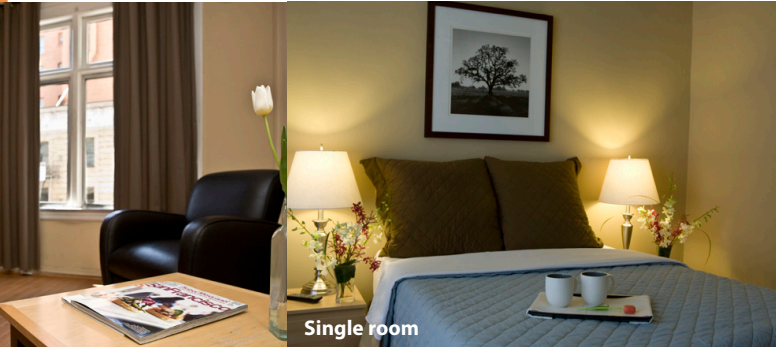

AFFORDABLE STUDENT HOUSING & RESIDENCES

paramount student housing

Feel at home in the
heart of San Francisco.

Shared room

Lounge

Single room

THE SPAULDING

The Spaulding is another Paramount Student Housing residence located in the prestigious Union Square neighborhood of San Francisco. This historic property exudes privacy, warmth and tranquility. The Spaulding is a short distance from the City's best known stores and restaurants, financial district, premier art galleries, theaters, renowned museums and a few blocks from San Francisco State's Westfield Center Campus, Golden Gate University and numerous other schools. Foot steps from BART, Muni and Cal Train.

THE SPAULDING FEATURES:

- Fully furnished rooms
- Bed, computer desk, chair, desk lamp, TV, remote control, dresser, closet, linens and towels
- Refrigerator in room
- Free high-speed internet access in room
- Laundry facilities in building
- Communal Lounge (free high-speed internet)
- Microwave (lounge area)
- Computer with free internet access (lounge)
- House phone with free local calls
- Vending machines
- Weekly housekeeping
- Daily complimentary breakfast
- Steps away from Muni and BART Station
- Just a few blocks from your school