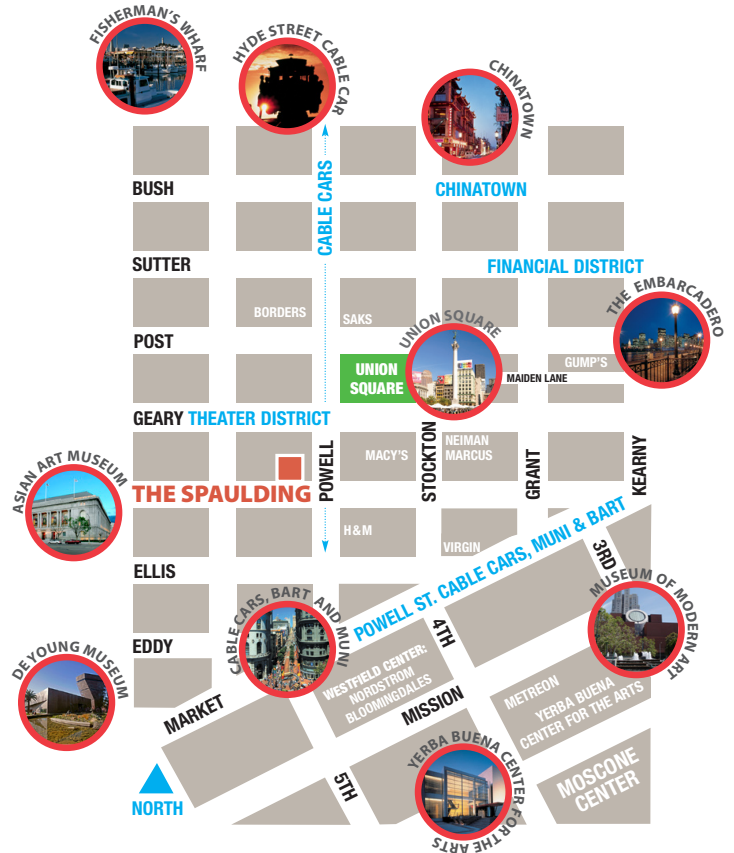

Single room

THE SPAULDING

240 O'Farrell Street,
San Francisco, CA 94102
Reservations: 415-773-2070
e-mail: info@sfohousing.com
www.sfohousing.com